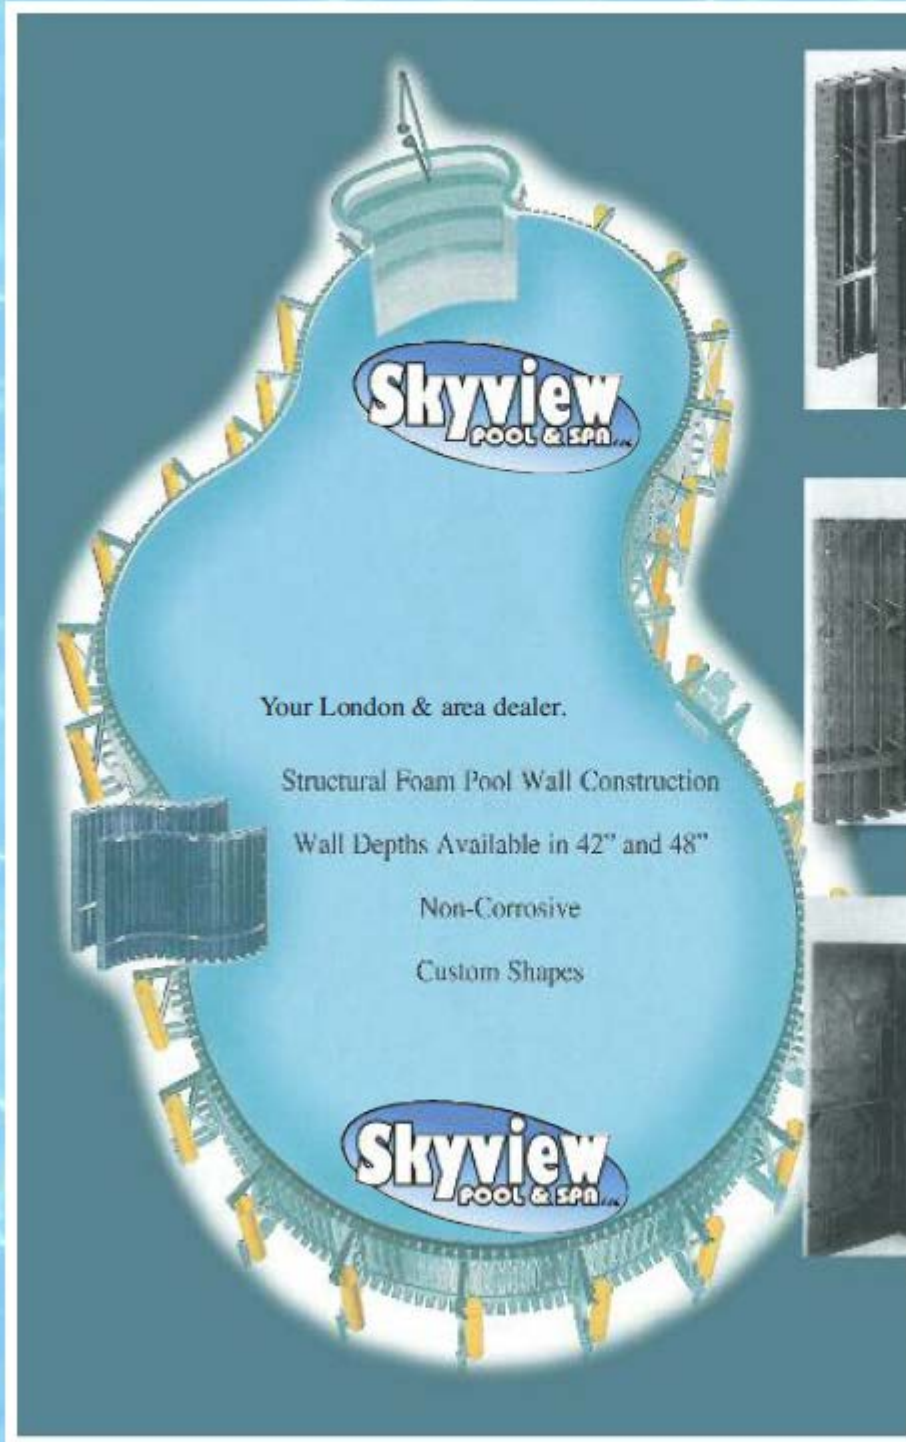

Covers

Lock in Covers

Automatic Covers

Safety Covers

Polymer Pools

Your London & area dealer.

Structural Foam Pool Wall Construction

Wall Depths Available in 42" and 48"